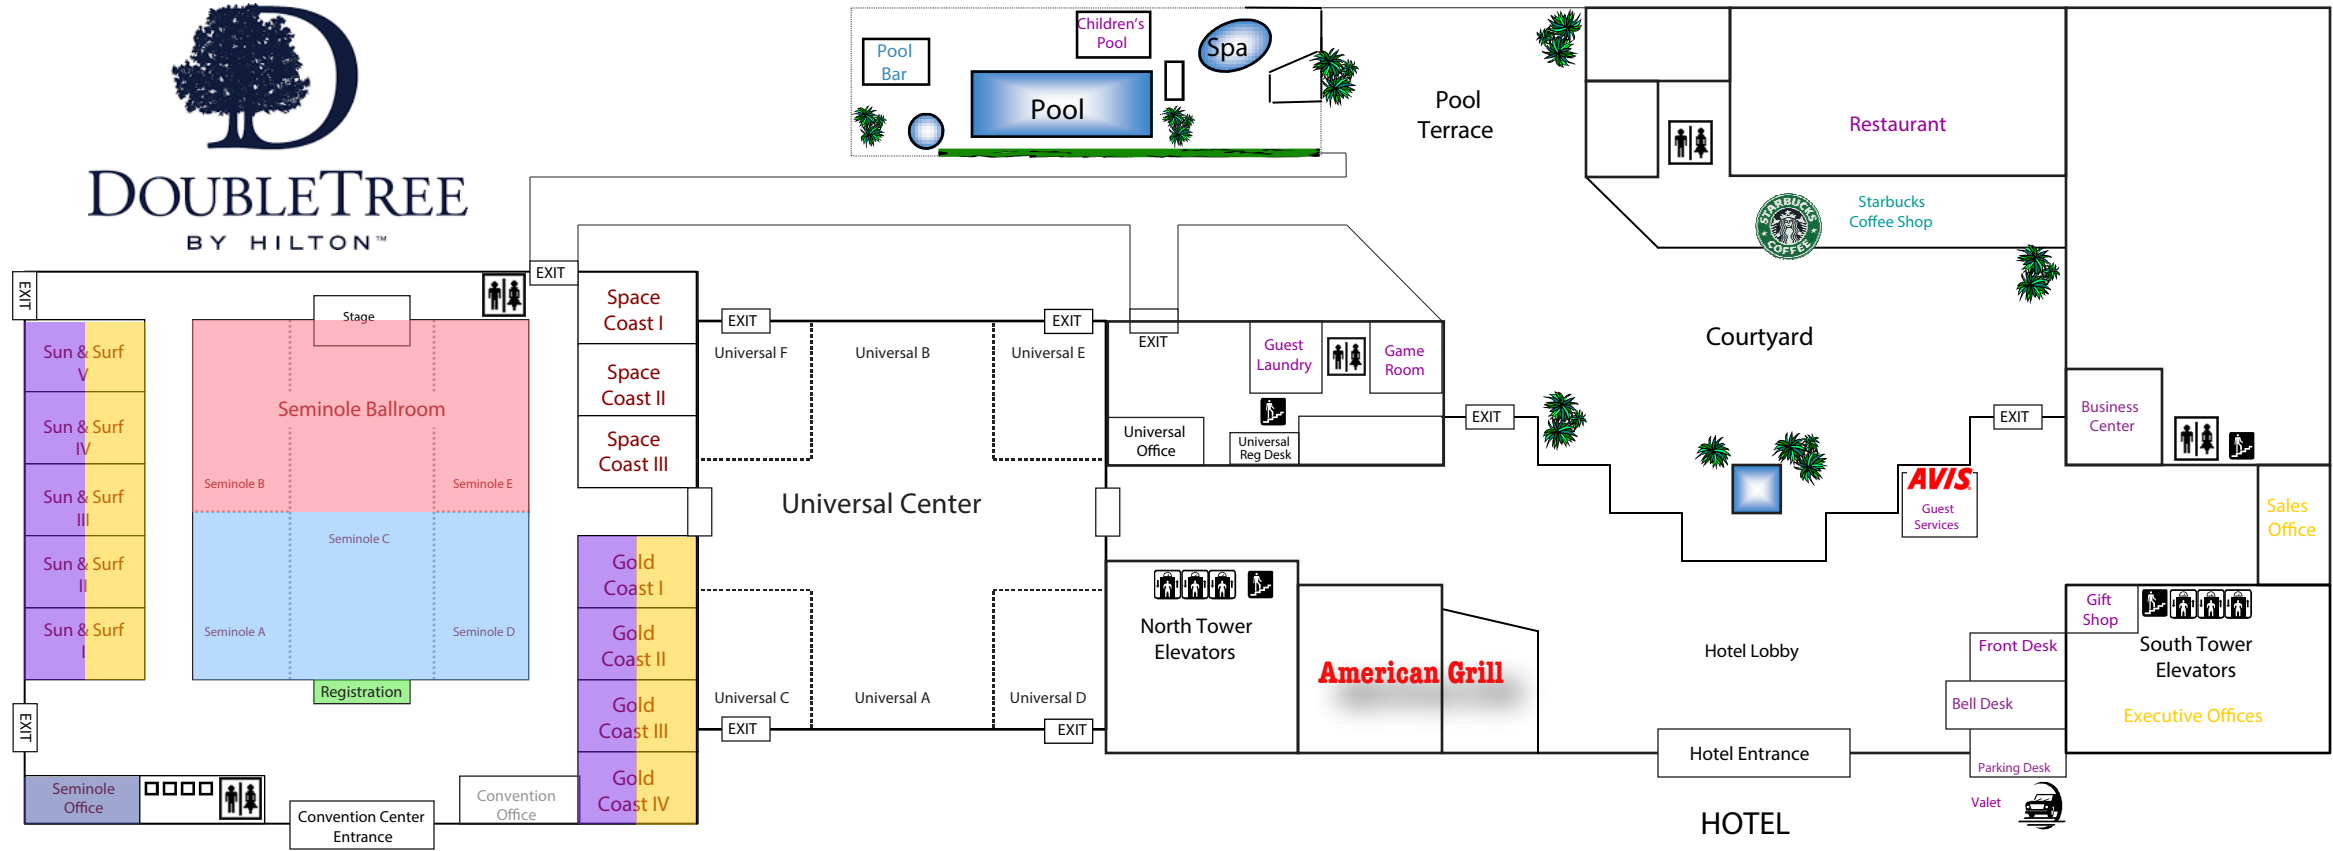

DOUBLETREE  
BY HILTON™

CONVENTION CENTER

To Vineland Rd

To Major Blvd

Parking Gate

Convention Center Parking

Hotel Parking

- Staff Office (Wednesday-Friday)
- Thursday Evening Scholar Check In & Friday Information Desk
- Thursday Higher Ed Recruitment Fair
- Thursday Scholar Dinner and Friday Meals & General Sessions
- Friday Morning Workshops
- Friday Afternoon Scholar Activity

To Kirkman Rd